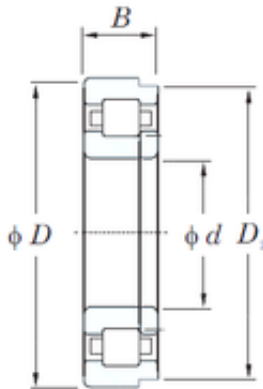

NUP2338 KOYO Cylindrical Roller Bearings

Bearing No. NUP2338

NUP2338 Bearing 2D drawings and 3D CAD models

Size	190x400x132 mm
Bore Diameter	190 mm
Outer Diameter	400 mm
Width	132 mm
d	190 mm
Fw	245 mm
D	400 mm
B	132 mm
C	132 mm
r min.	5 mm
r1 min.	5 mm
Weight	84.7 Kg
Basic dynamic load rating (C)	1520 kN
Basic static load rating (C0)	2220 kN
(Grease) Lubrication Speed	1200 r/min
Bearing No.	NUP2338
r(min)	5
r1(min)	5
Cr	1900
C0r	2220
Cu	245
Grease lub.	1200
Oil lub.	1800
Ew	-
d1	-
B1	-