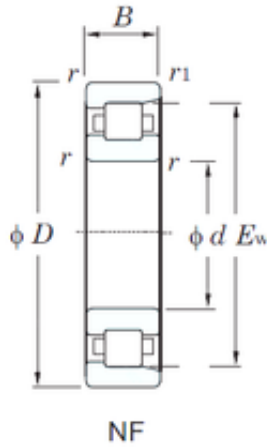

NF222 KOYO Cylindrical Roller Bearings

Bearing No. NF222

Size	110x200x38 mm
Bore Diameter	110 mm
Outer Diameter	200 mm
Width	38 mm
d	110 mm
D	200 mm
Ew	178.5 mm
B	38 mm
C	38 mm
r min.	2.1 mm
r1 min.	2.1 mm
Weight	4.65 Kg
Basic dynamic load rating (C)	241 kN
Basic static load rating (C0)	290 kN
(Grease) Lubrication Speed	3100 r/min
Bearing No.	NF222
r(min)	2.1
r1(min)	2.1
Cr	300
C0r	290
Cu	40.1
Grease lub.	3100
Oil lub.	3700
Fw	-
d1	-
B1	-

NF222 Bearing 2D drawings and 3D CAD models

Champion Hydraulic Co., Ltd

B2	-
da(min)	121
db(min)	-
db(max)	-
dc(min)	-
dd(min)	-
Da(max)	-
Db(max)	189
Db(min)	182
ra(max)	2
rb(max)	2
(Refer.)Mass(kg)	4.71